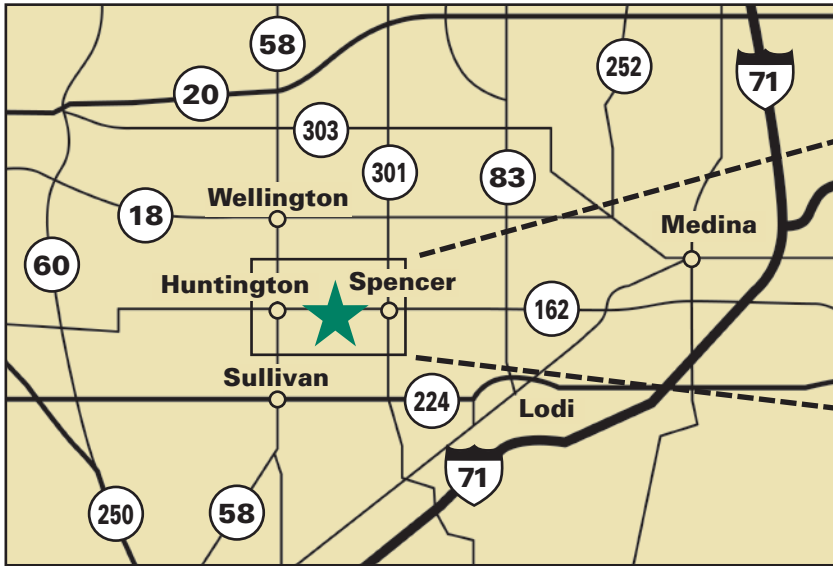

ALL PRICES ARE SUBJECT TO CHANGE WITHOUT NOTICE

The Beekeepers' Shop

Queen Right Colonies, Ltd.

43655 State Route 162
Spencer, OH 44275

We are located 2 miles West of
Spencer and 2 miles East of SR 58.

Look for the big red barn on the
South side of the road.